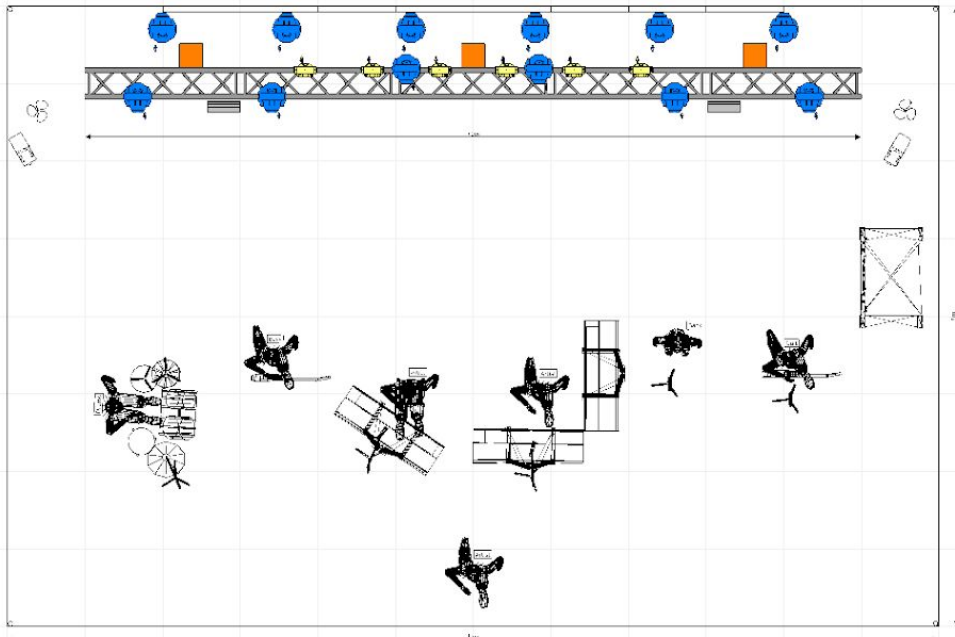

1. Symbol key
2. Robin Pointe (12)
   - MAC Aura XB (90232100) (8)
   - MAC Aura XB (90232100) (6)
   - Molefay 4 Cell Blinder (6)
   - DF-50 Diffusion Hazer (Г-100) (2)
   - AF-1 Fan (92615000) (2)
   - Atomic 3000 (90424200) (2)

Project Therr Maitz		sergios666@gmail.com	
Event Tour		+79165380171	
Year 2018		Молниями показаны хвосты приборов. Приборы вешать экранами от зрителя.	
Client Sergio Makushkin		Therr Maitz Малый