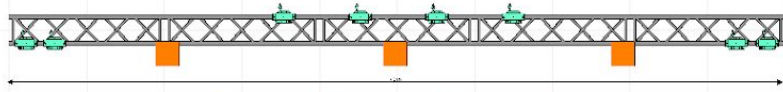

1. Symbol key
2. Robin Pointe (12)
   - MAC Aura XB (90232100) (8)
   - MAC Aura XB (90232100) (6)
   - Molefay 4 Cell Blinder (6)
   - DF-50 Diffusion Hazer (Г-100) (2)
   - AF-1 Fan (92615000) (2)
   - Atomic 3000 (90424200) (2)

Project Therr Maitz		sergios666@gmail.com	
Event Tour		+79165380171	
Year 2018		Молниями показаны хвосты приборов. Приборы вешать экранами от зрителя.	
Client Sergio Makushkin		Therr Maitz Малый