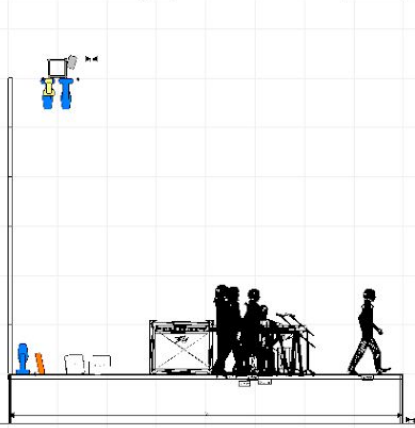

1. Symbol key
2. Robin Pointe (12)
   - MAC Aura XB (90232100) (8)
   - MAC Aura XB (90232100) (6)
   - Molefay 4 Cell Blinder (6)
   - DF-50 Diffusion Hazer (Г-100) (2)
   - AF-1 Fan (92615000) (2)
   - Atomic 3000 (90424200) (2)

Project Therr Maitz		sergios666@gmail.com	
Event Tour		+79165380171	
Year 2018		Молниями показаны хвосты приборов. Приборы вешать экранами от зрителя.	
Client Sergio Makushkin		Therr Maitz Малый